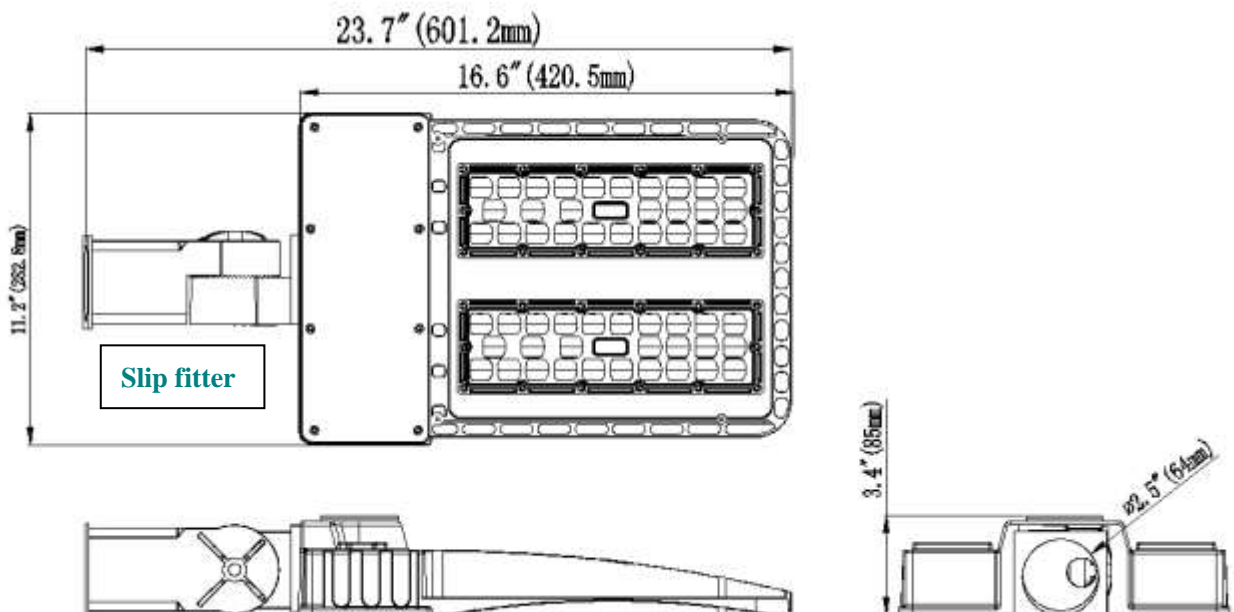

## Structure Features

- **Shell materials:** Aluminum & PC.
- **Finish:** Dark Bronze/White
- **Net weight:** 11.50kgs (25.40 lbs)

Unit: inch (mm)