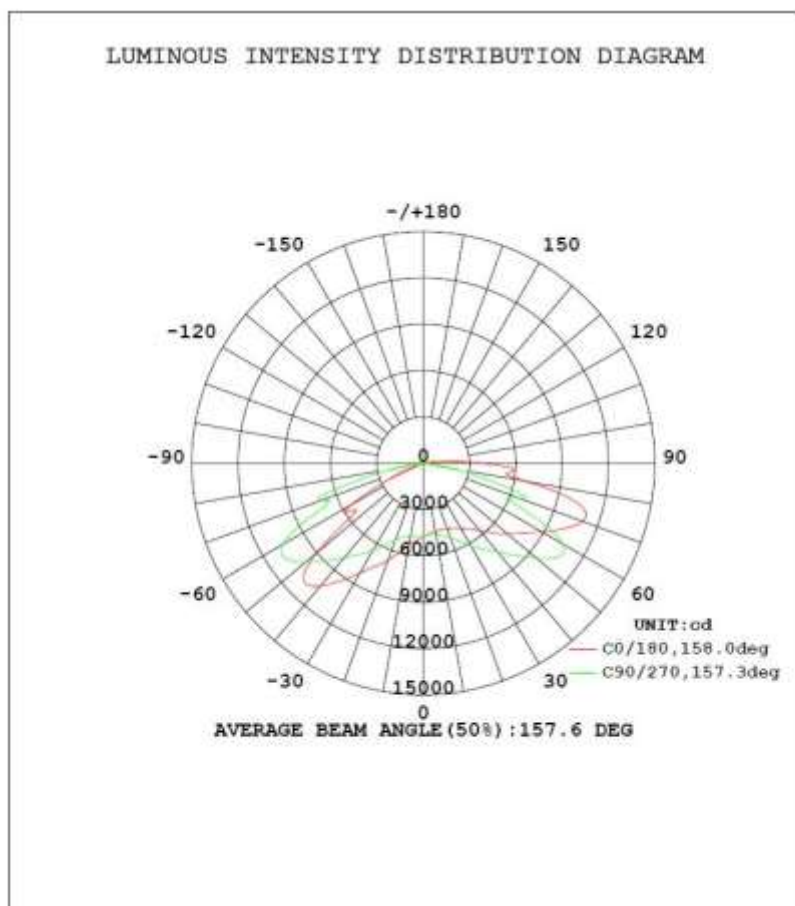

■ Technical Parameters

Type	SB30W27-XXK-X-TX-X-X		
Power	300W	Lighting Angle	Type II, Type III, Type Vs
Input Voltage	AC100-277V	LED Brightness Decay	<5%/6000 hrs
PF	>0.95	Working Life	>50000 hrs
Driver Efficiency	>90%	Working Temperature	-30 - +45°C
Luminous Flux	38000Lm	Storage Temperature	-40 -+80°C
Color Temperature	3000K/4000K/5000K/5700K	Protection Level	Wet Location/IP65
CRI	Ra>80	Cable	3 core, 18AWG

■ Photometry and Type Vs: