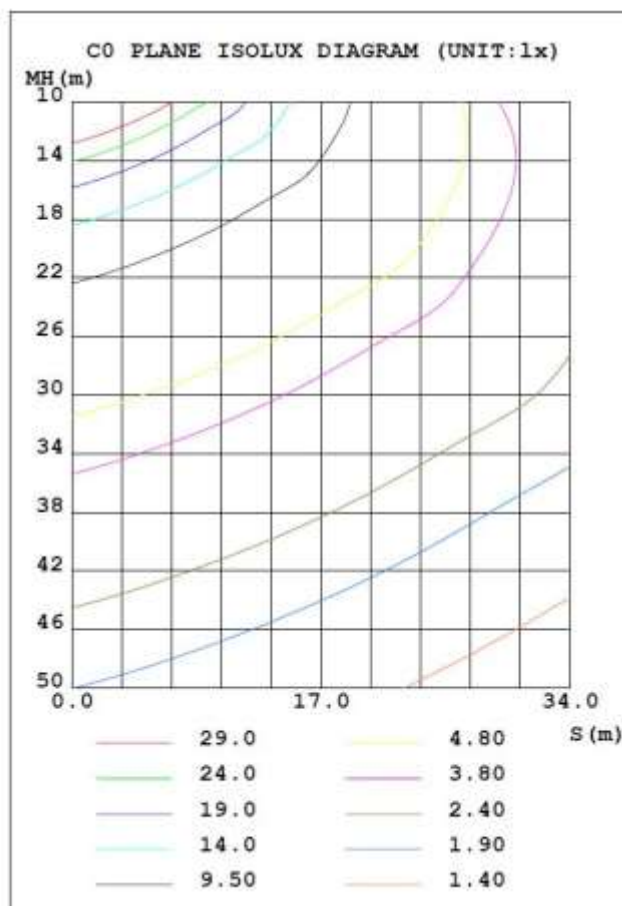

■ Technical Parameters

Type	SB30W27-XXK-X-TX-X-X		
Power	300W	Lighting Angle	Type II, Type III, Type Vs
Input Voltage	AC100-277V	LED Brightness Decay	<5%/6000 hrs
PF	>0.95	Working Life	>50000 hrs
Driver Efficiency	>90%	Working Temperature	-30 - +45°C
Luminous Flux	38000Lm	Storage Temperature	-40 -+80°C
Color Temperature	3000K/4000K/5000K/5700K	Protection Level	Wet Location/IP65
CRI	Ra>80	Cable	3 core, 18AWG

■ Photometry and Type Vs: