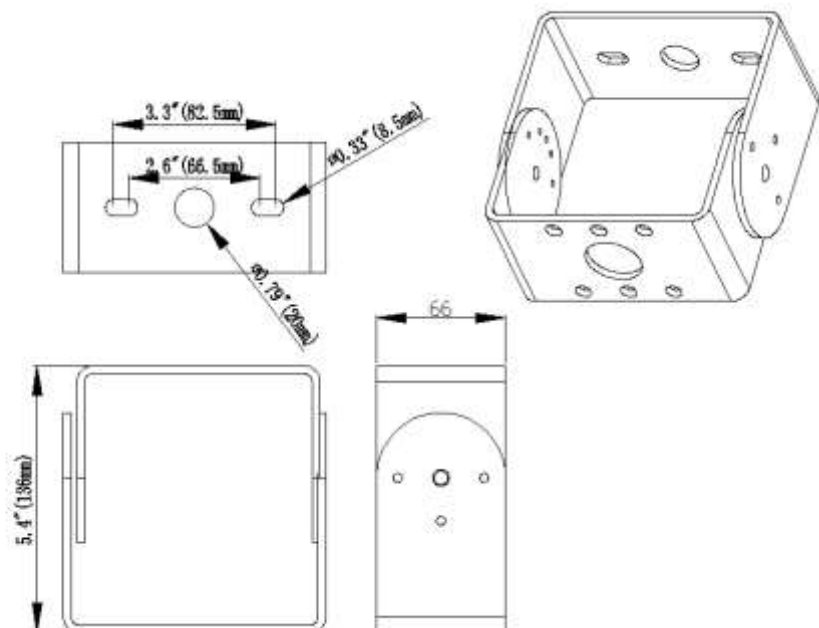

■ Accessory Option:

Arm

Trunnion