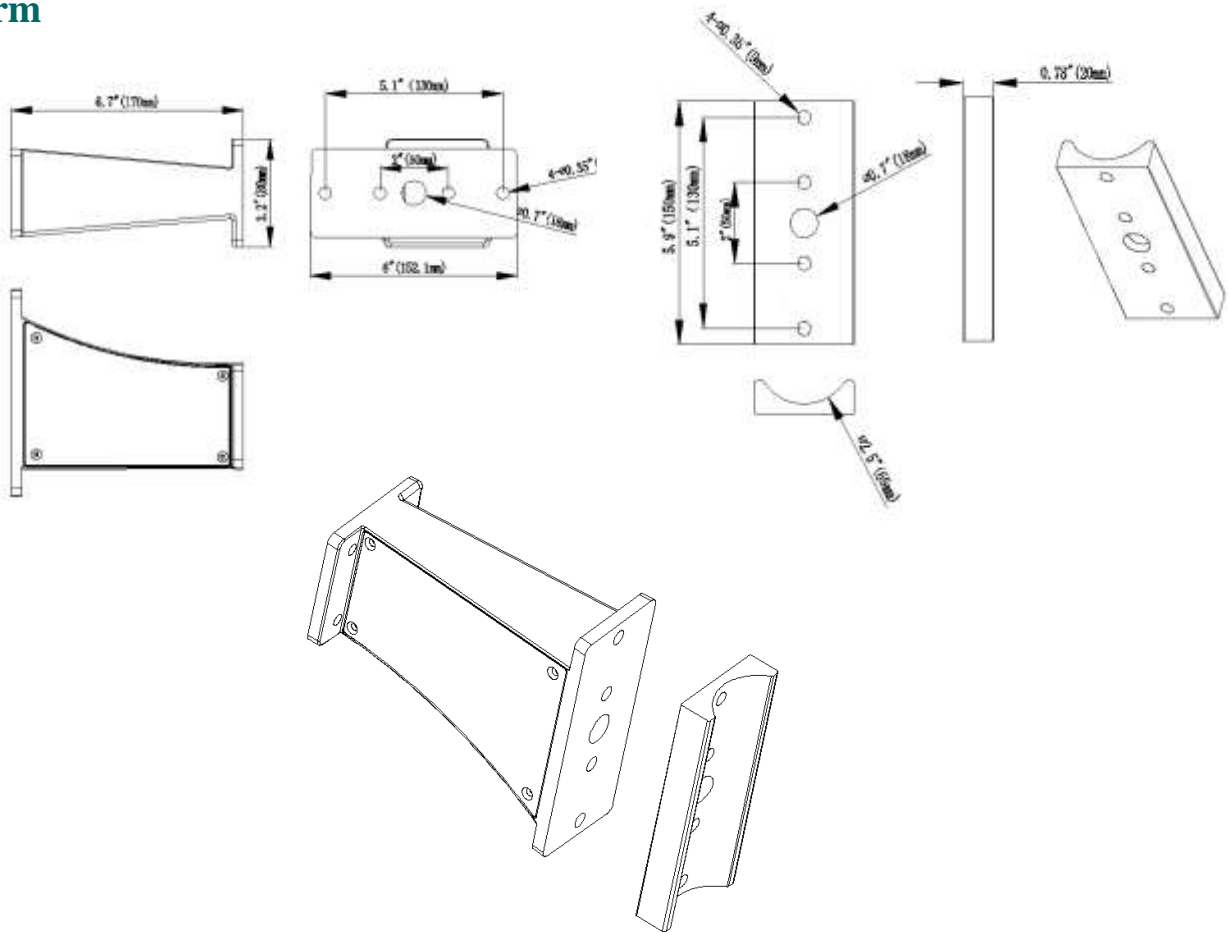

■ Accessory Option:

Arm

Trunnion